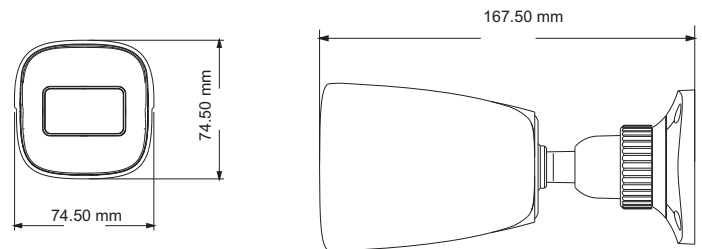

Others

Power Supply	DC12V/PoE
Power Consumption	< 5W
Operating Environment	- 30 °C ~ 60 °C (-22°F~140°F) Humidity: less than 95 % (non-condensing)
Dimensions (mm)	167.5 × 74.5 × 74.5
Weight (net)	Approx. 0.38KG
Installation	Ceiling mounting; Wall mounting

DIMENSIONS