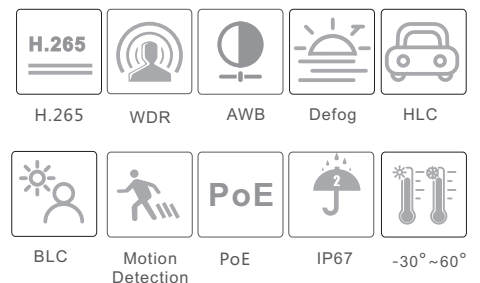

TD-9451S3A

5MP Network IR Water-proof
Bullet Camera

- 5MP (2592 × 1944) H.265 coding
- Max.resolution: 2592 × 1944
- ICR auto switch, true day / night, ROI coding
- 3D DNR, digital WDR, HLC, BLC, defog
- 20~30m IR night view distance
- DC12V/PoE power supply
- IP 67 ingress protection
- Support three streams
- P2P function (optional)
- Support remote monitoring by smart phones & tablets with iOS and Android OS
- Intelligent analytics (optional): object removal detection, abnormal video signal detection, line crossing detection and intrusion detection